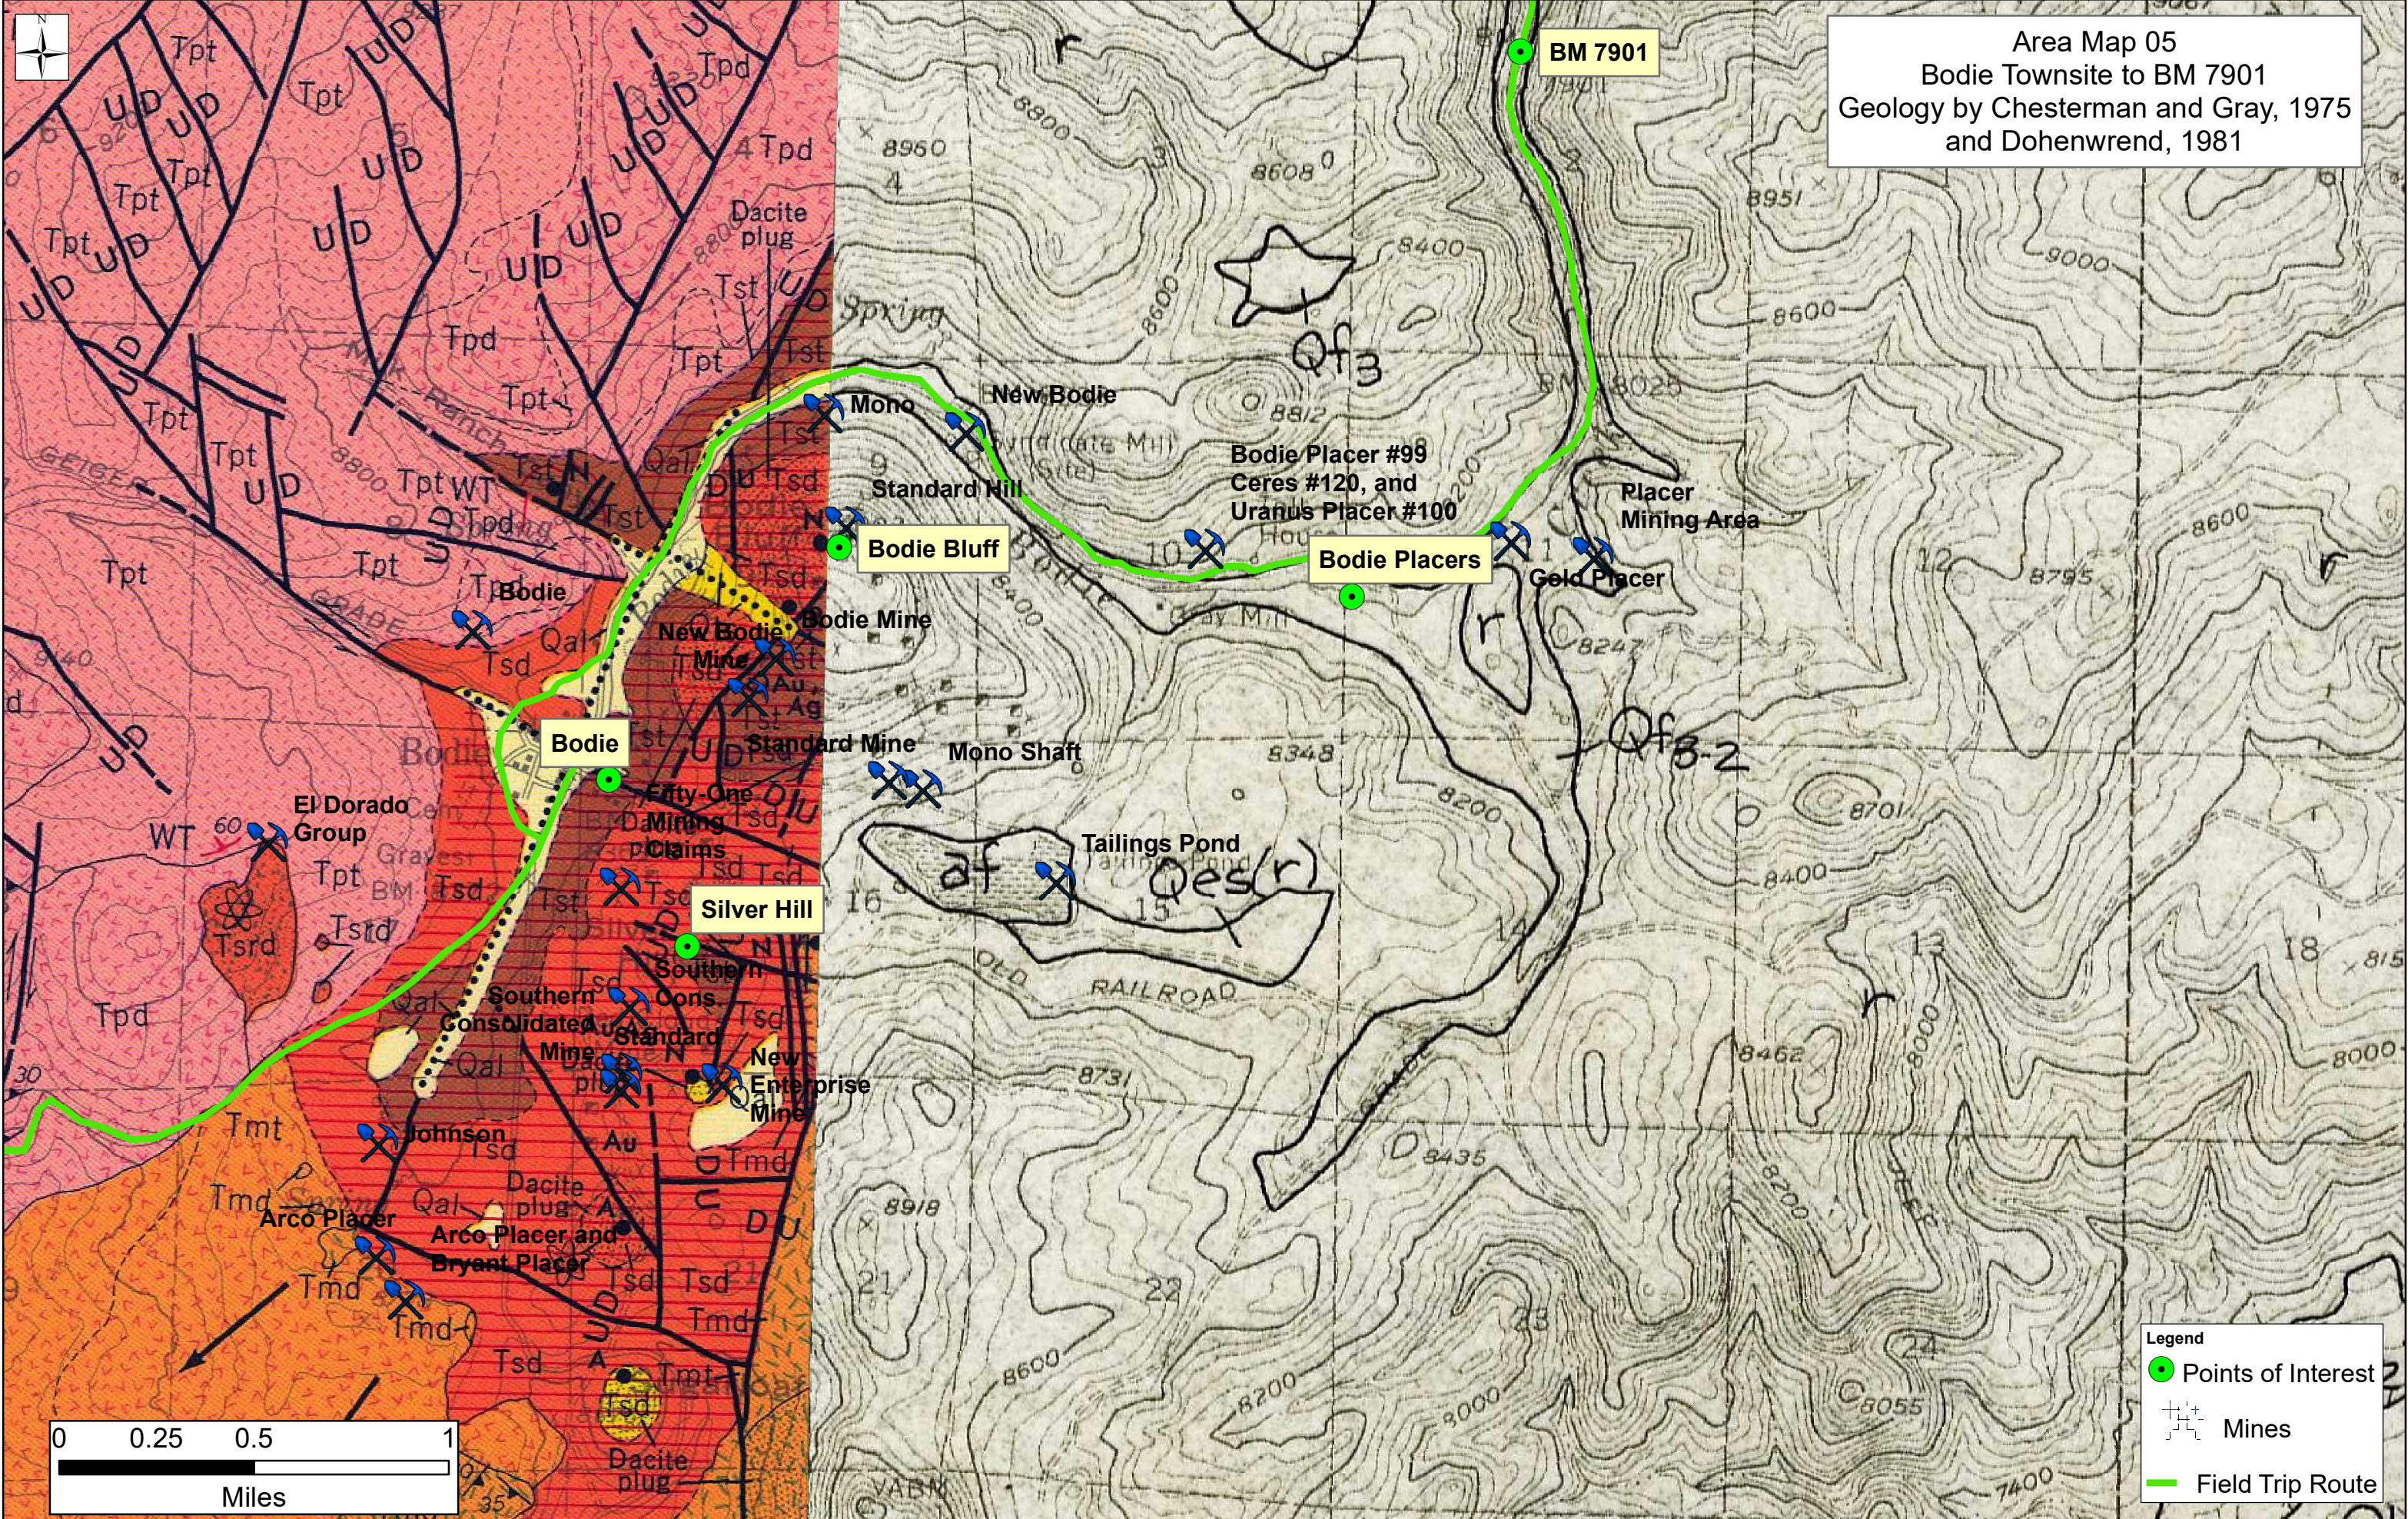

Area Map 05
 Bodie Townsite to BM 7901
 Geology by Chesterman and Gray, 1975
 and Dohenwrend, 1981

Legend

- Points of Interest
- ⛏ Mines
- Field Trip Route